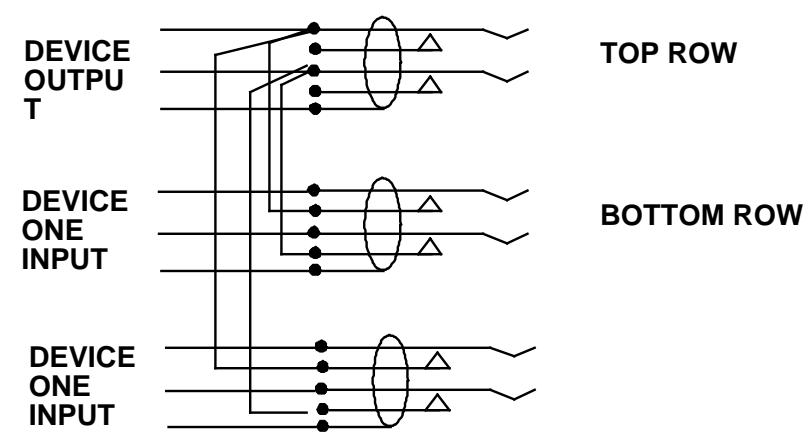

DOUBLE NORMAL

Drawing By: Tom Scott

New Box Ltd
 The Old Church
 29 New Road
 Brentford
 TW8 0NX

Client:

Title:

PATCHBAY NORMALLING CONVENTION

Notes:

Copyright © New box Ltd 2003